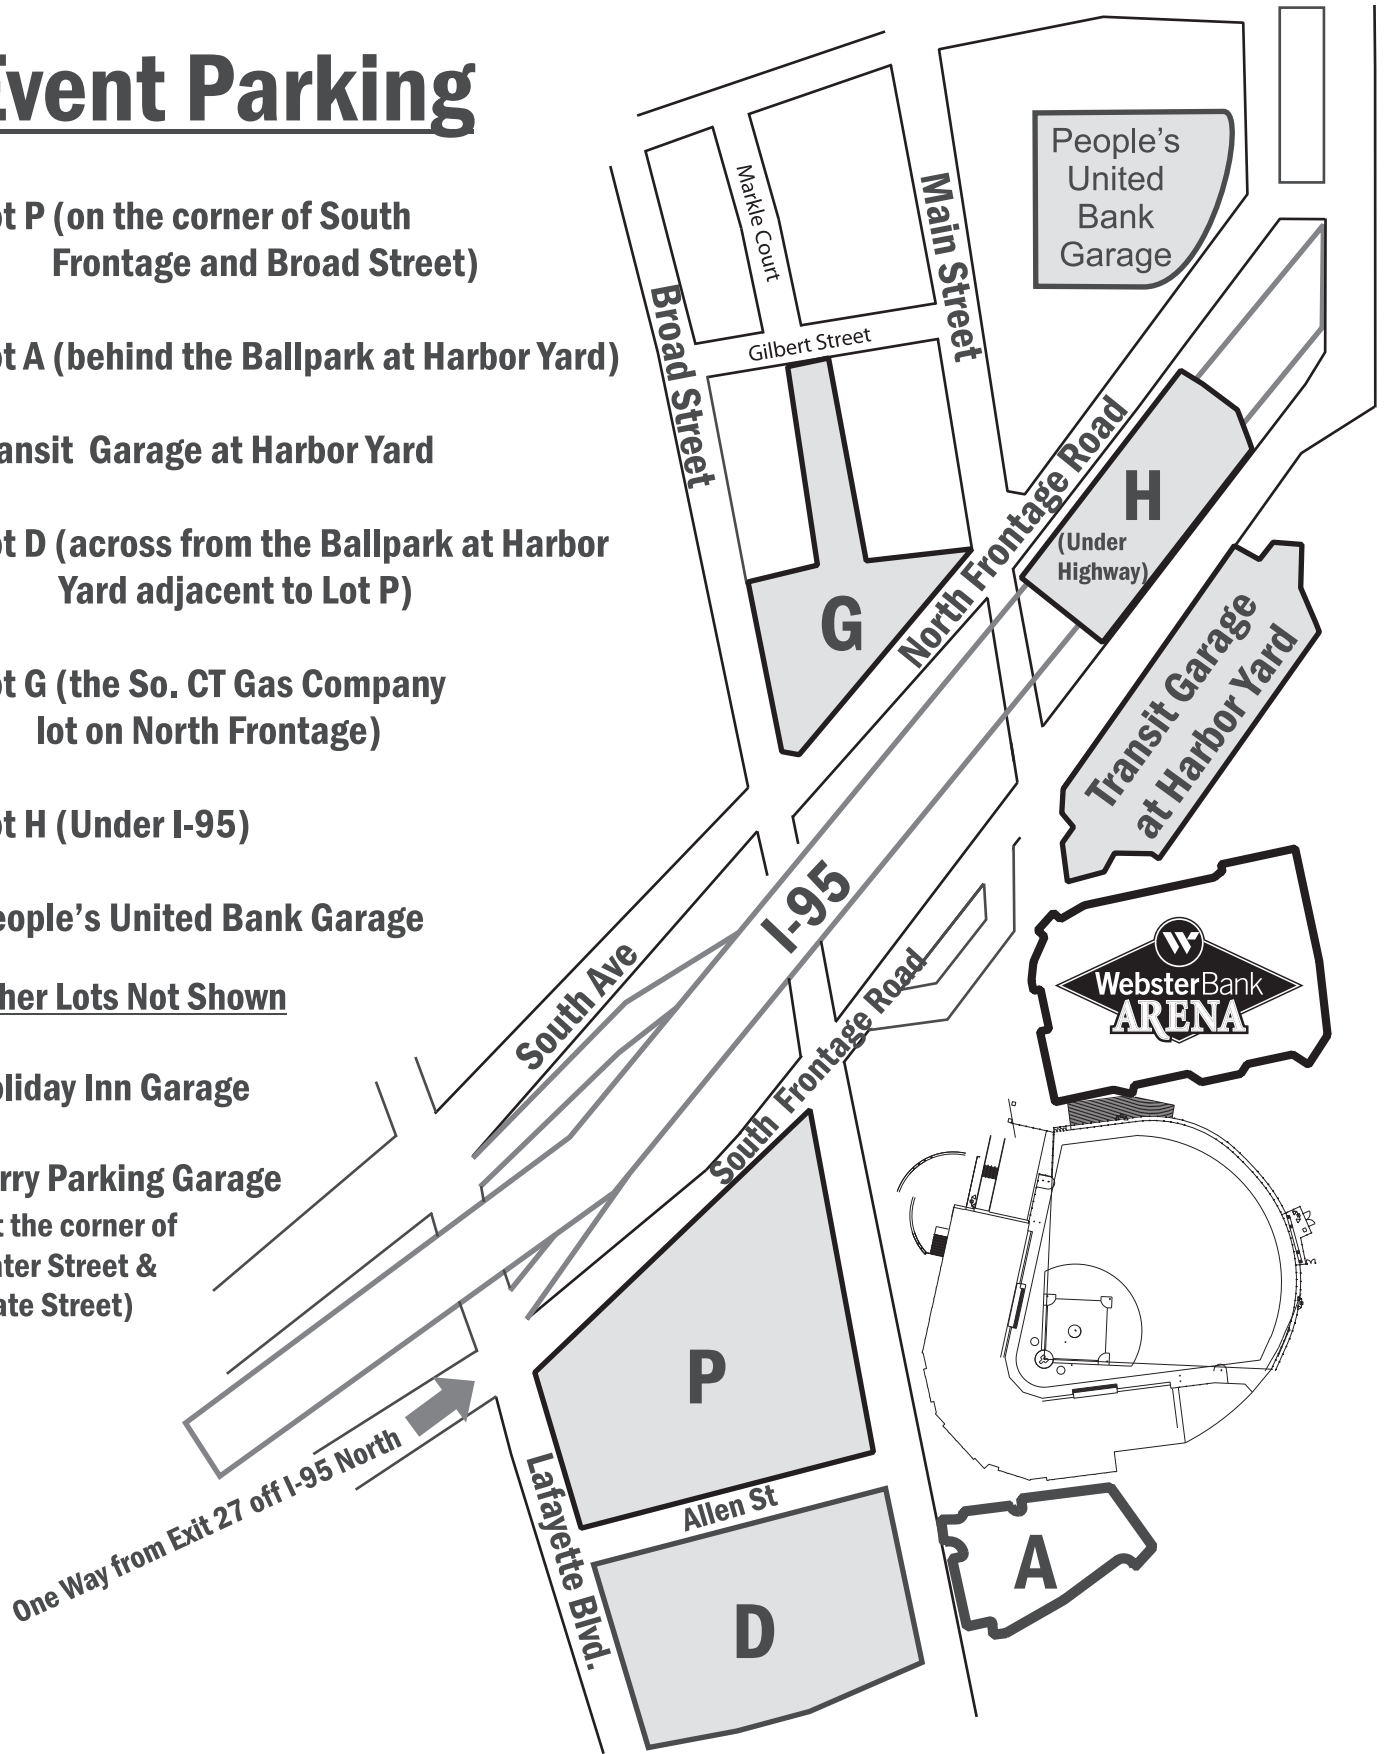

Event Parking

Lot P (on the corner of South Frontage and Broad Street)

Lot A (behind the Ballpark at Harbor Yard)

Transit Garage at Harbor Yard

Lot D (across from the Ballpark at Harbor Yard adjacent to Lot P)

Lot G (the So. CT Gas Company lot on North Frontage)

Lot H (Under I-95)

People's United Bank Garage

Other Lots Not Shown

Holiday Inn Garage

**Ferry Parking Garage
(at the corner of Water Street & State Street)**

Visit www.websterbankarena.com for additional traffic & parking information.

Please note that not all lots will be open for each event.