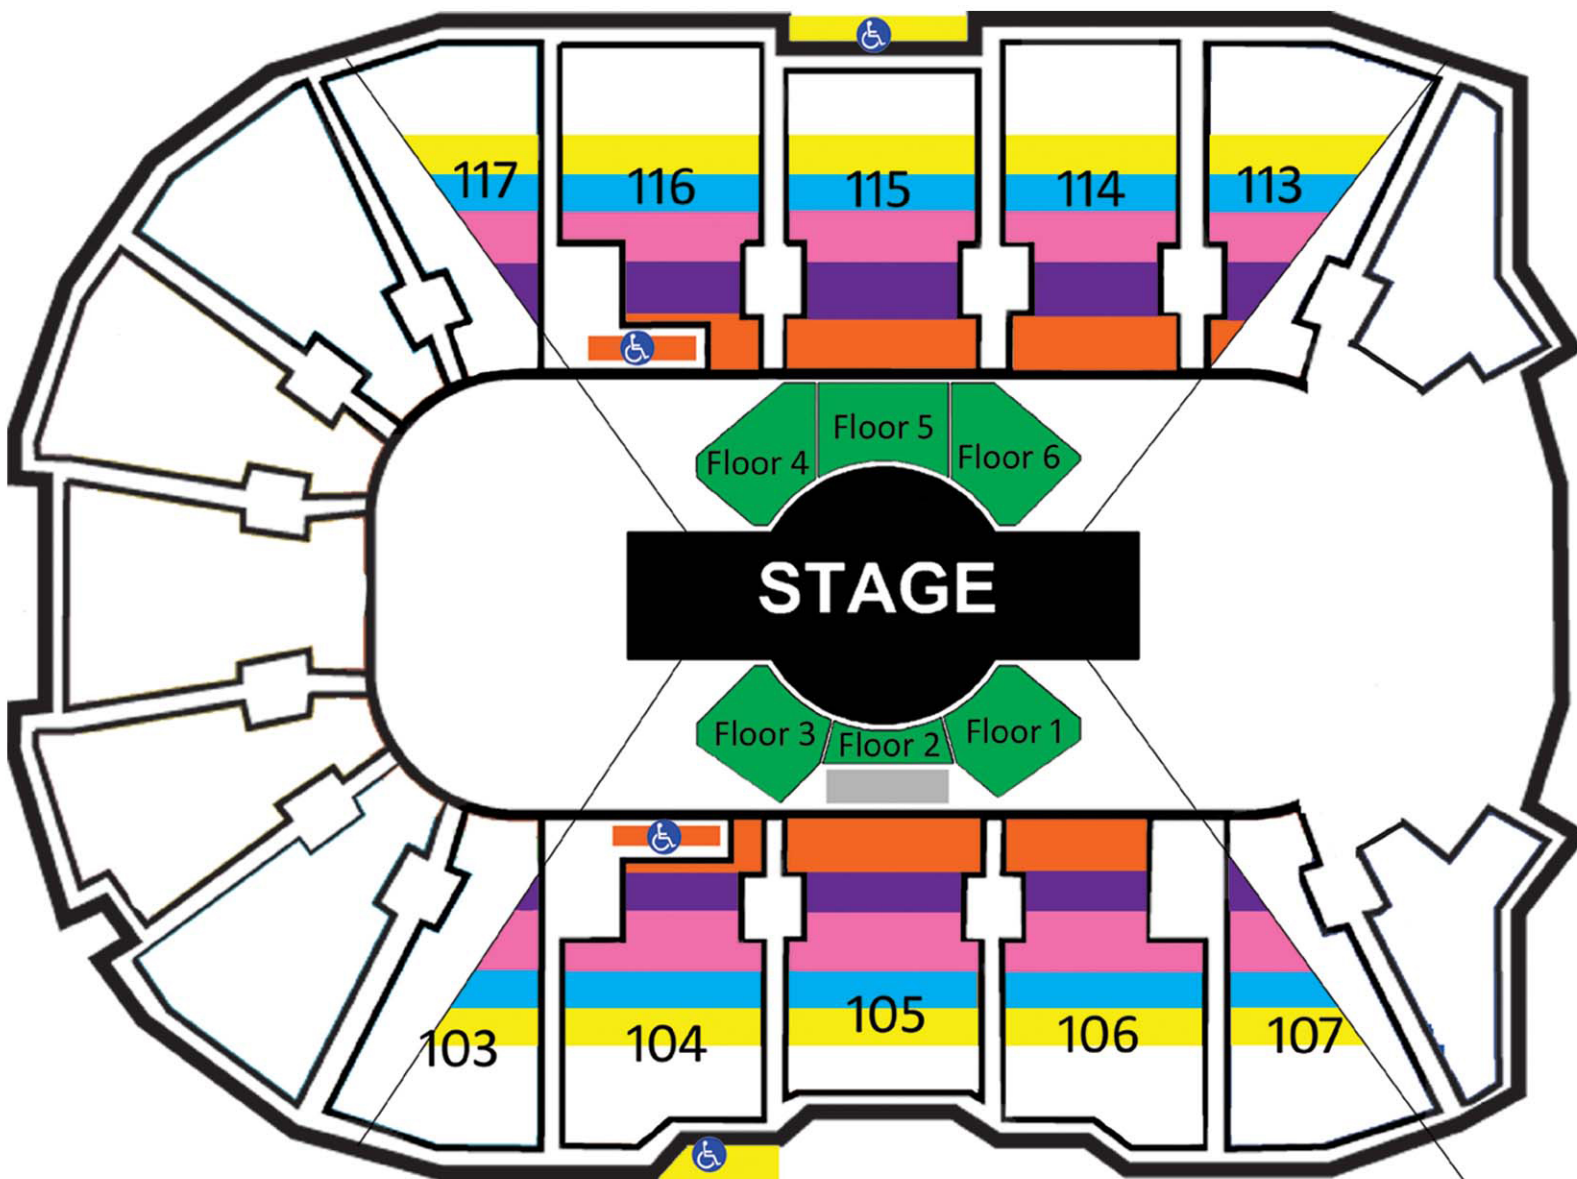

Show Schedule:
Wed 7/18 - 7:30pm
Thr 7/19 - 7:30pm
Fri 7/20 - 7:30pm
Sat 7/21 - 3:30pm
Sat 7/21 - 7:30pm
Sun 7/22 - 1:00pm
Sun 7/22 - 5:00pm

Ticket prices may be increased due to the popularity of any given performance. Because prices can change based on a variety of market conditions, fans are encouraged to plan ahead, buy early and lock in the best price and seat locations. fans will always have the most up-to-date ticket prices through www.ticketmaster.com