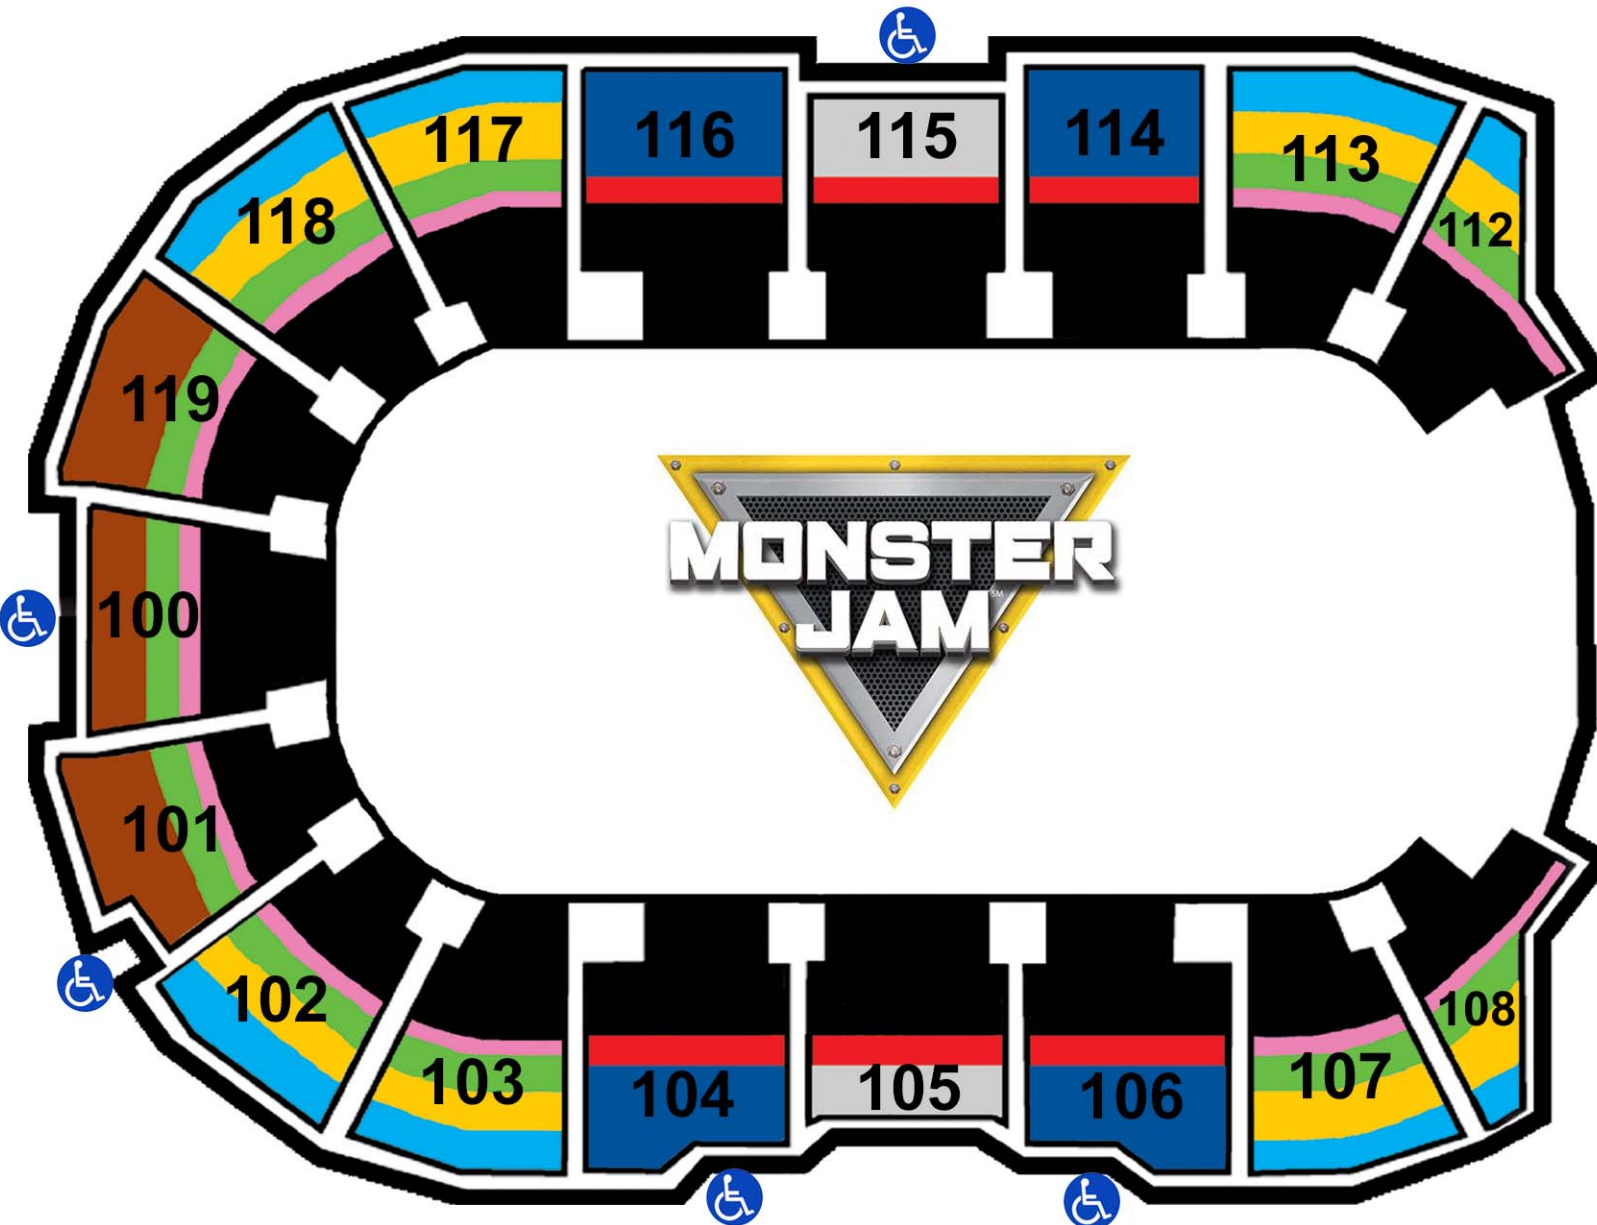

**Show Schedule:**

Fri 10/26 - 7pm  
Sat 10/27 - 1pm  
Sat 10/27 - 7pm  
Sun 10/28 - 1pm

**Pit Parties\***

Sat 10/27  
10:30am- 12pm  
-----  
Sun 10/28  
10:30am- 12pm

\*Must have a ticket to that day's 1pm show to attend